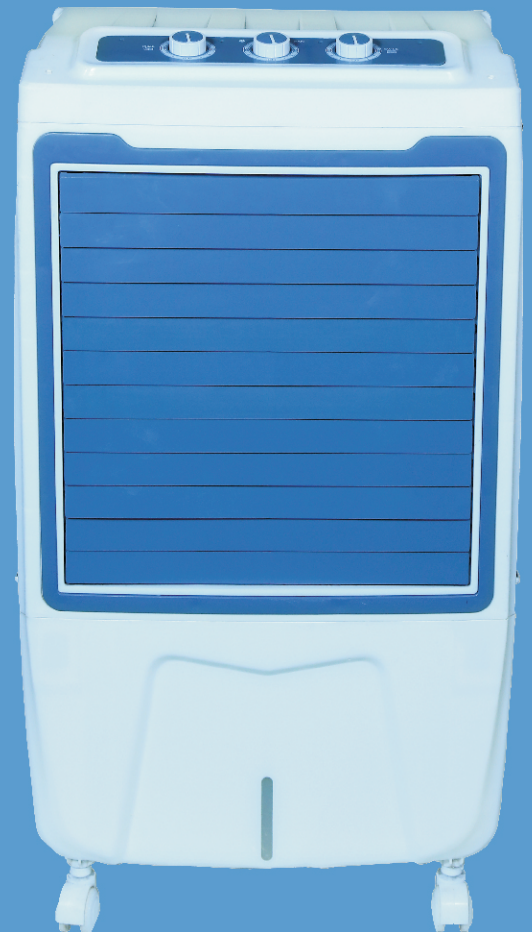

Runs on operating cost of a fan.

Also works on inverter power.

Use it inside, use it outside.

Delivers fresh, filtered cool air.

JUMBO XL

Item : Jumbo XL
Size : 21 x 16 x 36 Inch
Features : Honey Comb
Tank Capacity : 55 Ltrs. (Approx.)

18" PRIME

Item : 18" Prime
Size : 44 x 25 x 20 Inch
Features : Honey Comb
Tank Capacity : 95 Ltrs. (Approx.)

Runs on operating cost of a fan.

Also works on inverter power.

Use it inside, use it outside.

Delivers fresh, filtered cool air.

18" FLAPPY

Item : 18" Flappy
Size : 24 x 20 x 42 Inch
Features : Honey Comb
Tank Capacity : 95 Ltrs. (Approx.)

16" COMMERCIAL

Item : 16" Commercial
Size : 23 x 16 x 43 Inch
Features : Honey Comb
Tank Capacity : 90 Ltrs. (Approx.)

Runs on operating cost of a fan.

Also works on inverter power.

Use it inside, use it outside.

Delivers fresh, filtered cool air.

COMMERCIAL 18"

Item : Commercial 18"
Size : 20 x 21 x 47 Inch
Features : Honey Comb 50mm with Stand, Wheel & Blade.
Tank Capacity : 110 Ltrs. (Approx.)